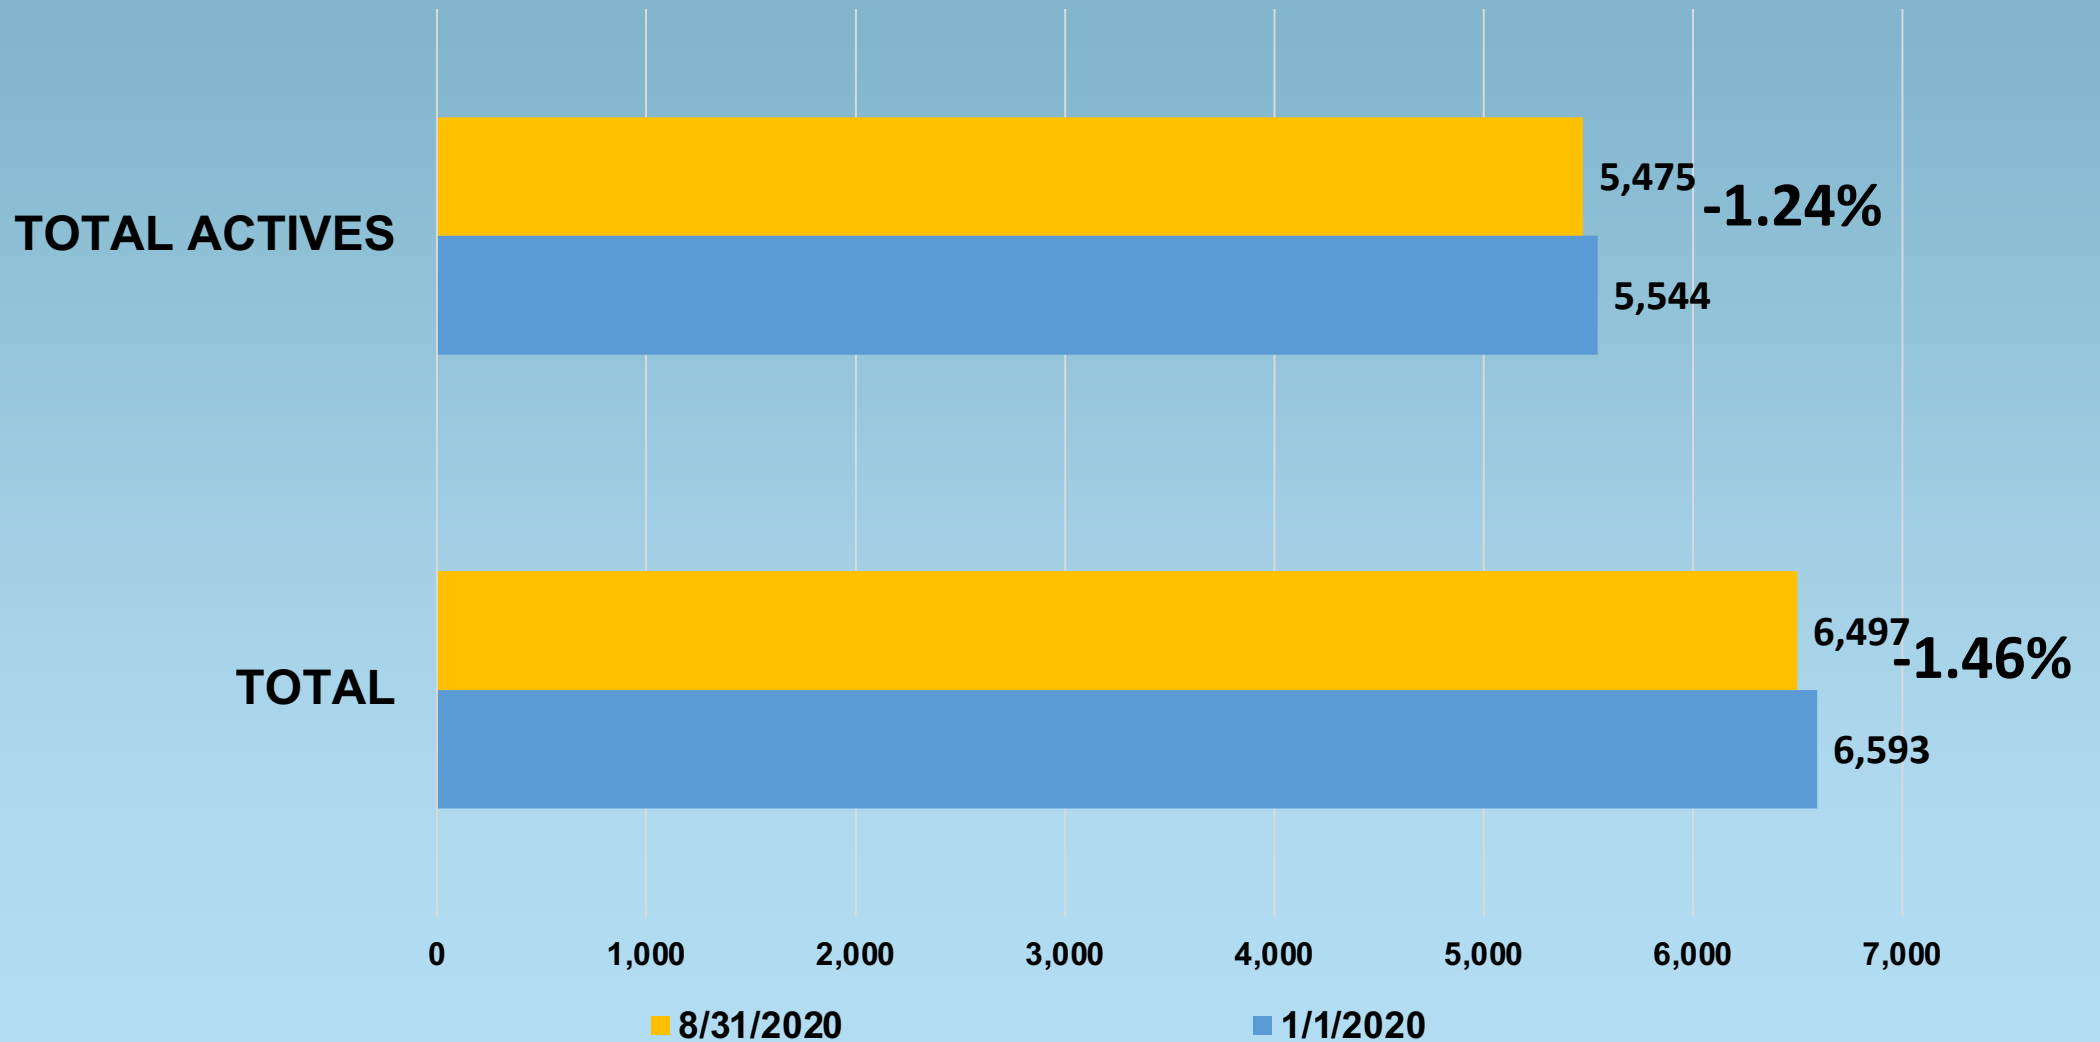

2020 Executive Council Meeting

Canada Regional Report

Craig Strudwick
IU Regional Director
September 25, 2020

Membership TOTALS –Canada Jan 1 – August 31, 2020

Annual Membership Status: Canada

August 2019 vs August 2020

Canada

Jan-June

2018 - 2020