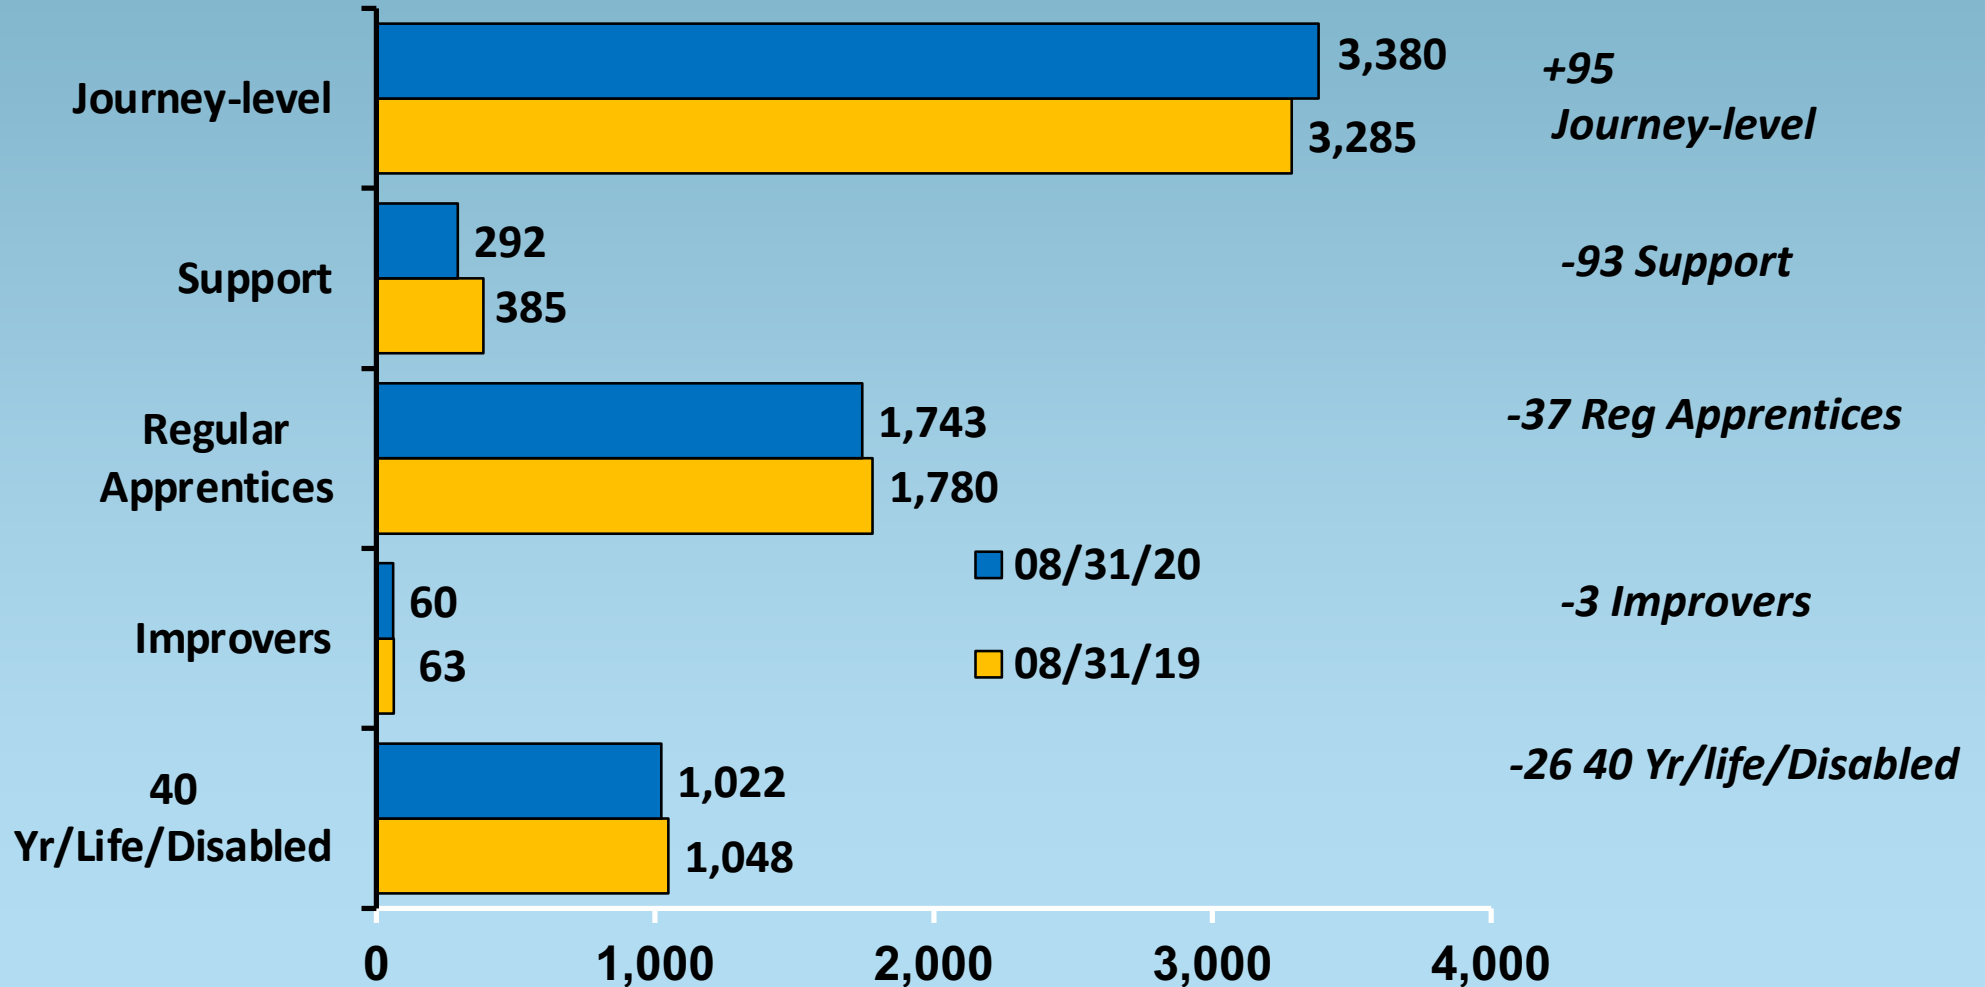

2020 Executive Council Meeting

Canada Regional Report

Craig Strudwick
IU Regional Director
September 25, 2020

Membership TOTALS –Canada Jan 1 – August 31, 2020

Annual Membership Status: Canada

August 2019 vs August 2020

Canada

Jan-June

2018 - 2020