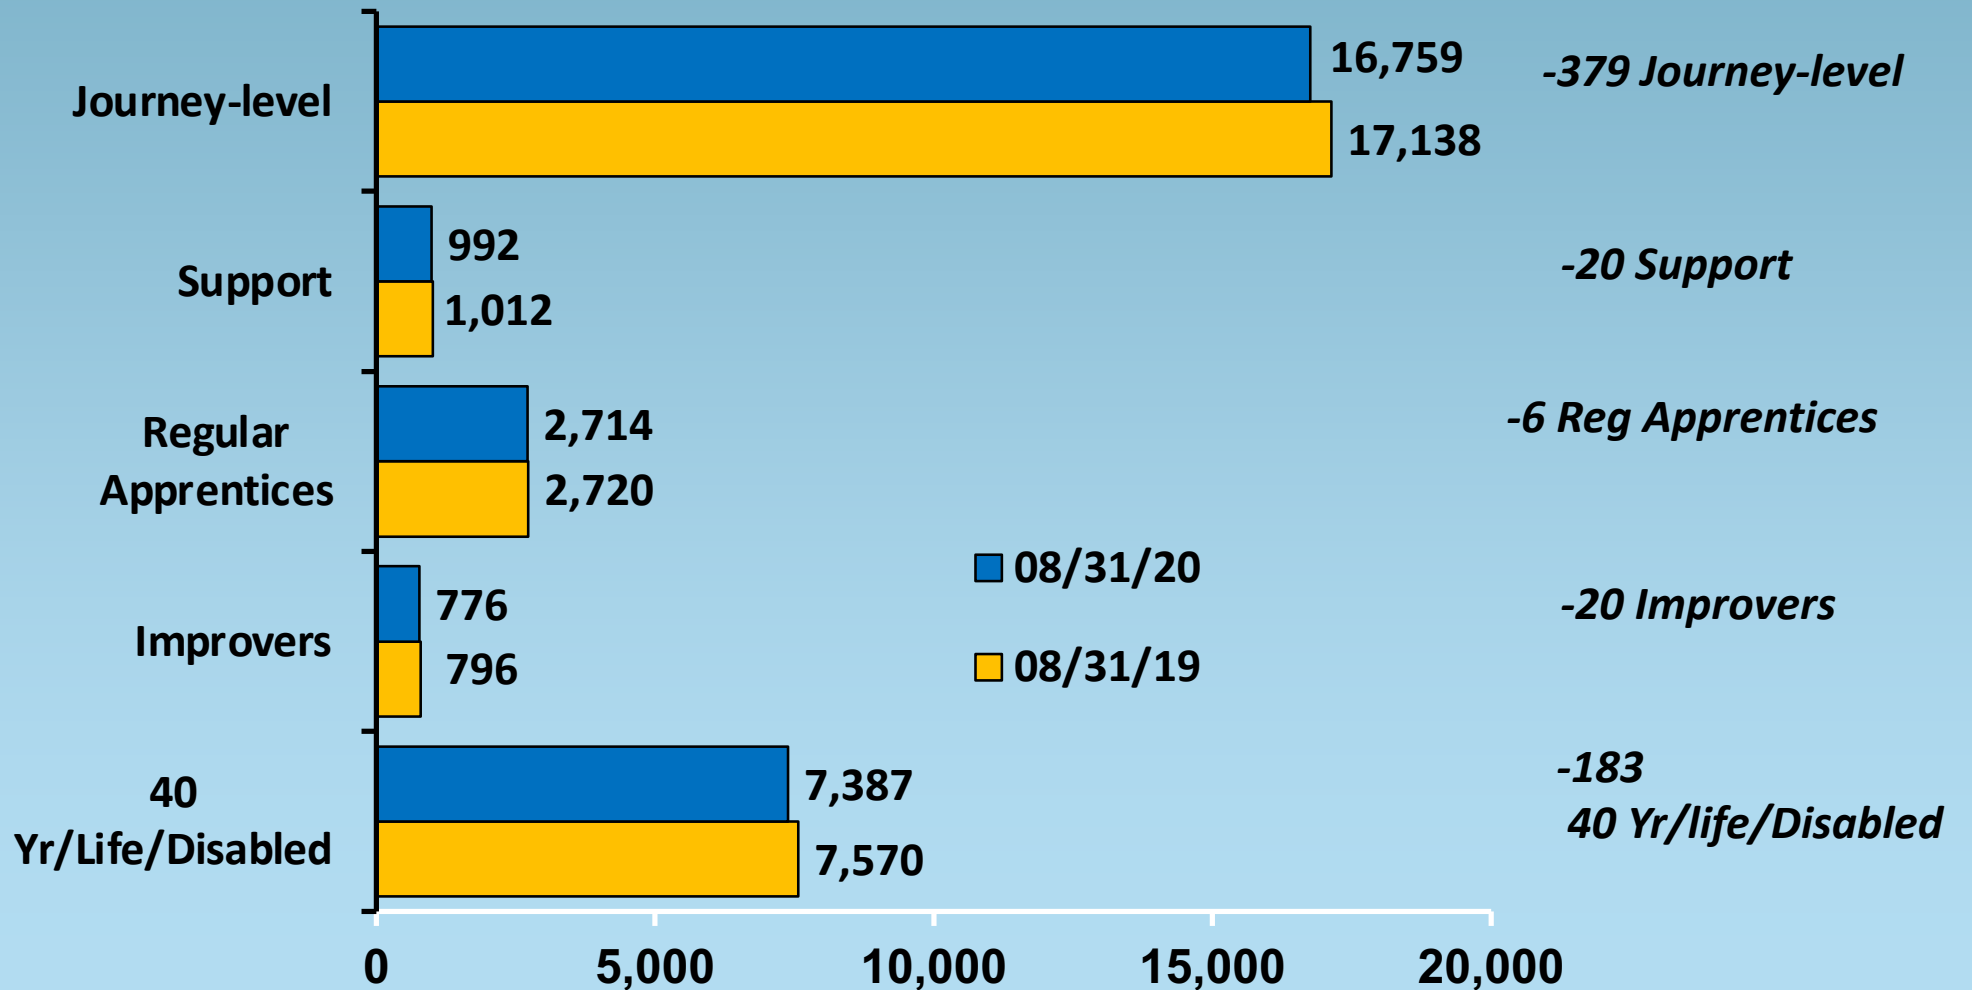

2020 Executive Council Meeting

North Central Regional Report

Keith Hocevar

IU Regional Director

September 25, 2020

Membership TOTALS – North Central Region Jan 1 – August 31, 2020

Annual Membership Status: North Central Region

August 2019 vs August 2020

North Central Region

Jan-June

2018 - 2020