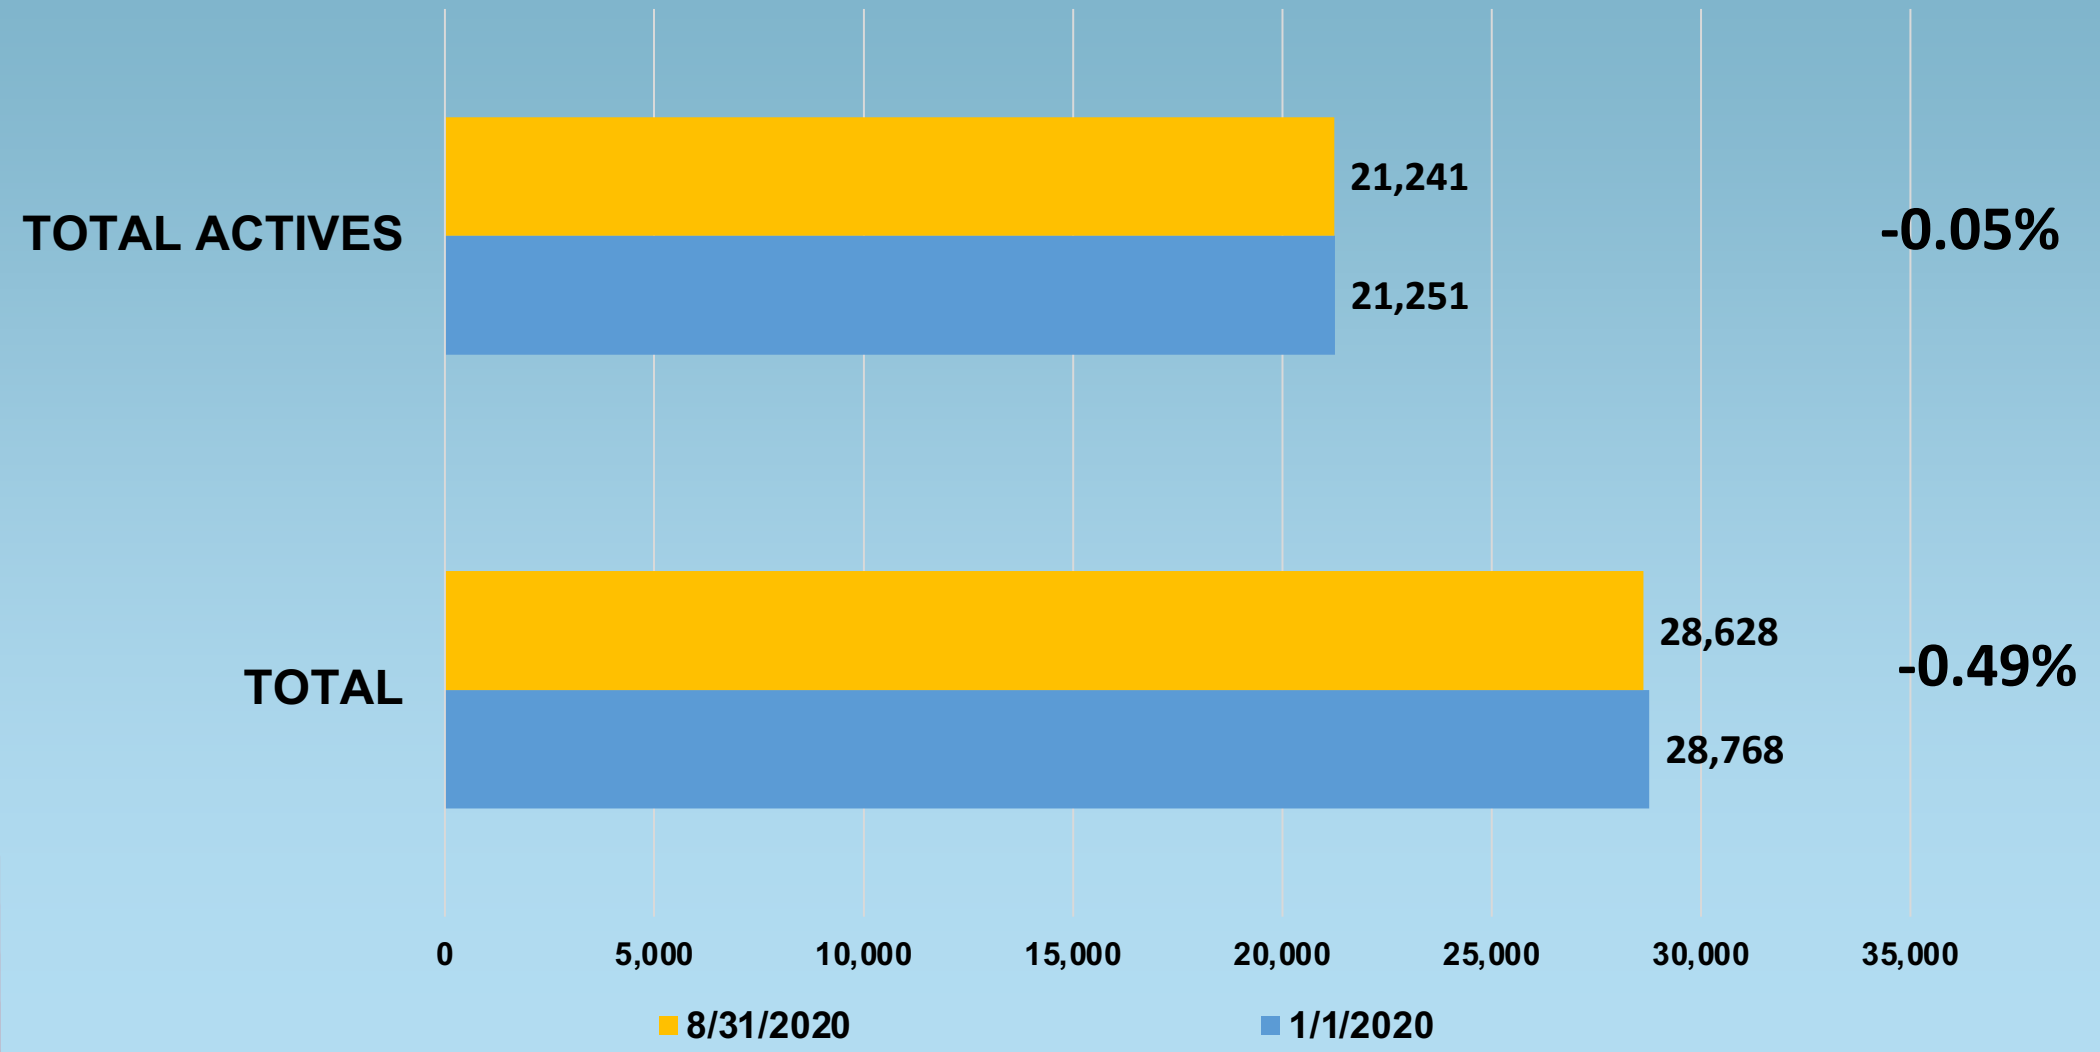

2020 Executive Council Meeting

North Central Regional Report

Keith Hocevar

IU Regional Director

September 25, 2020

Membership TOTALS – North Central Region Jan 1 – August 31, 2020

Annual Membership Status: North Central Region

August 2019 vs August 2020

North Central Region

Jan-June

2018 - 2020