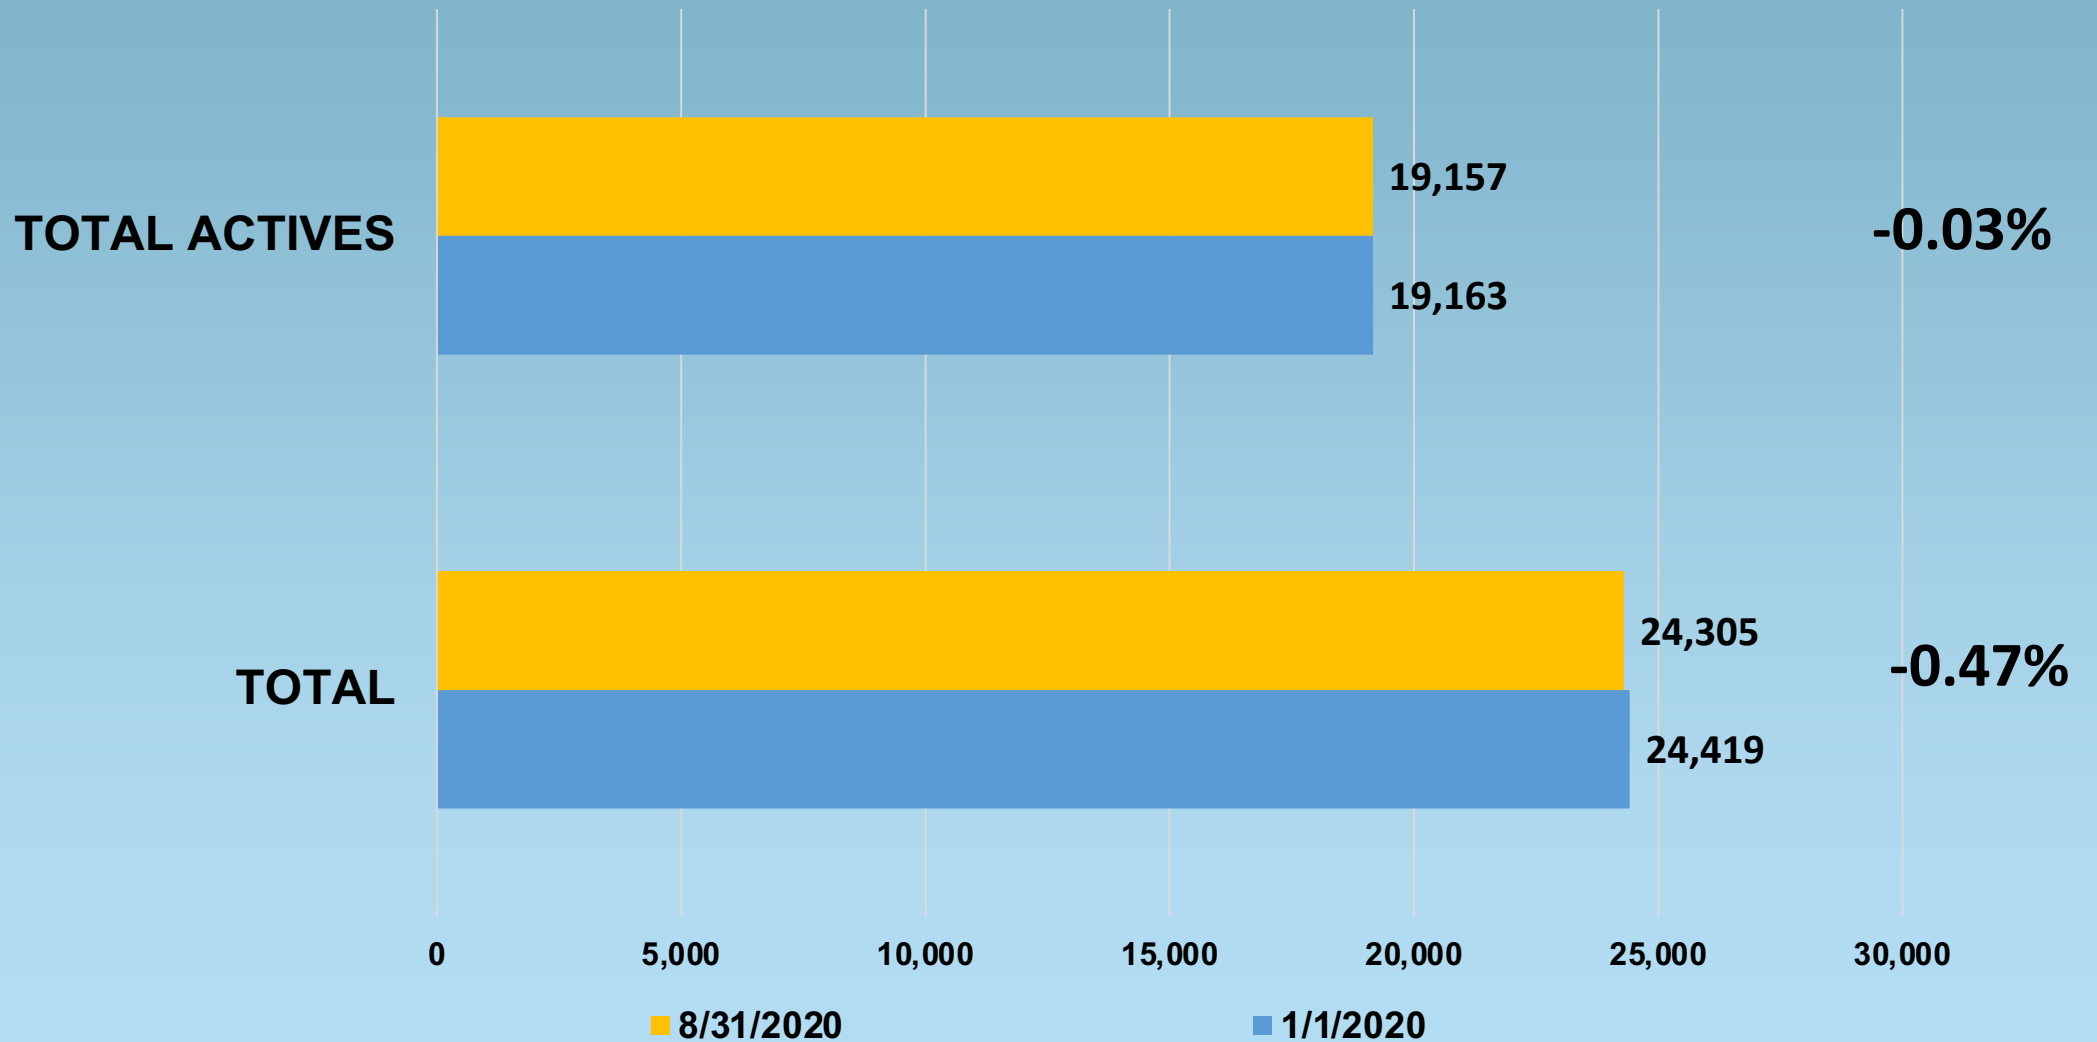

# Membership TOTALS – Northeast Region

## Jan 1 – August 31, 2020