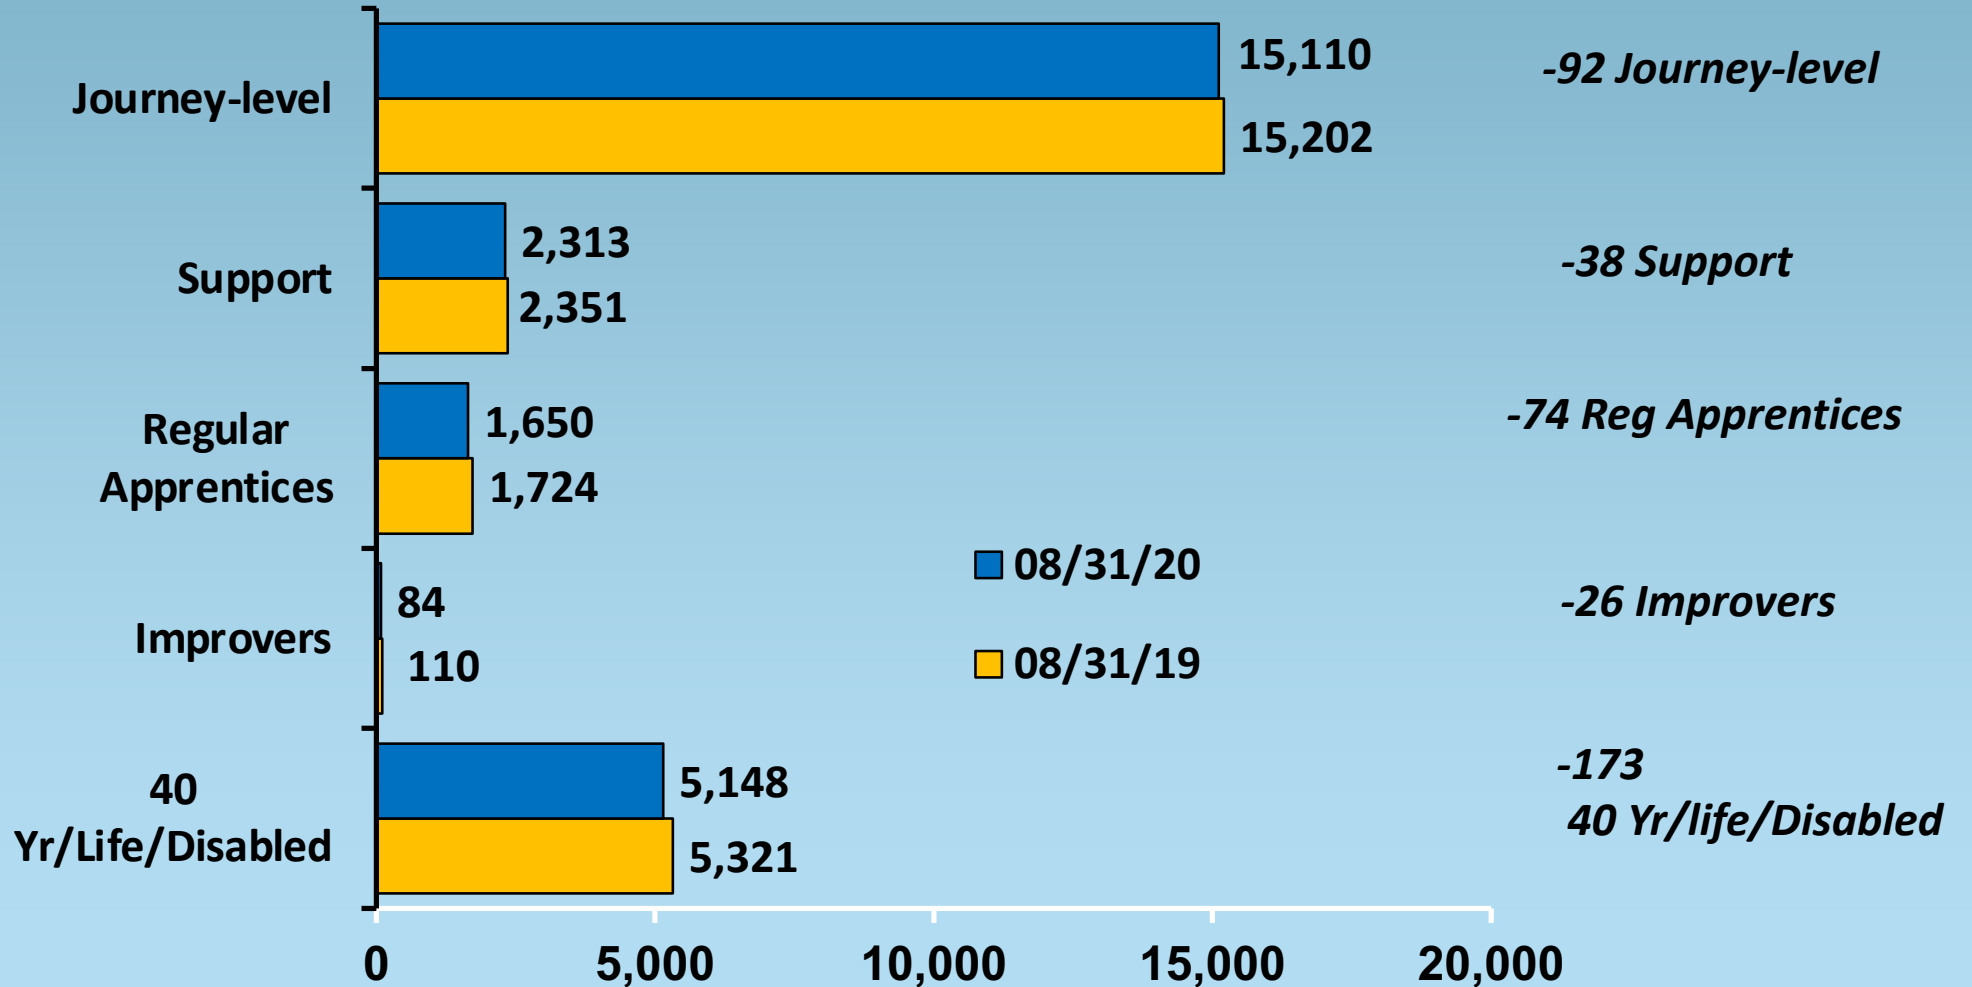

Annual Membership Status: Northeast Region

August 2019 vs August 2020