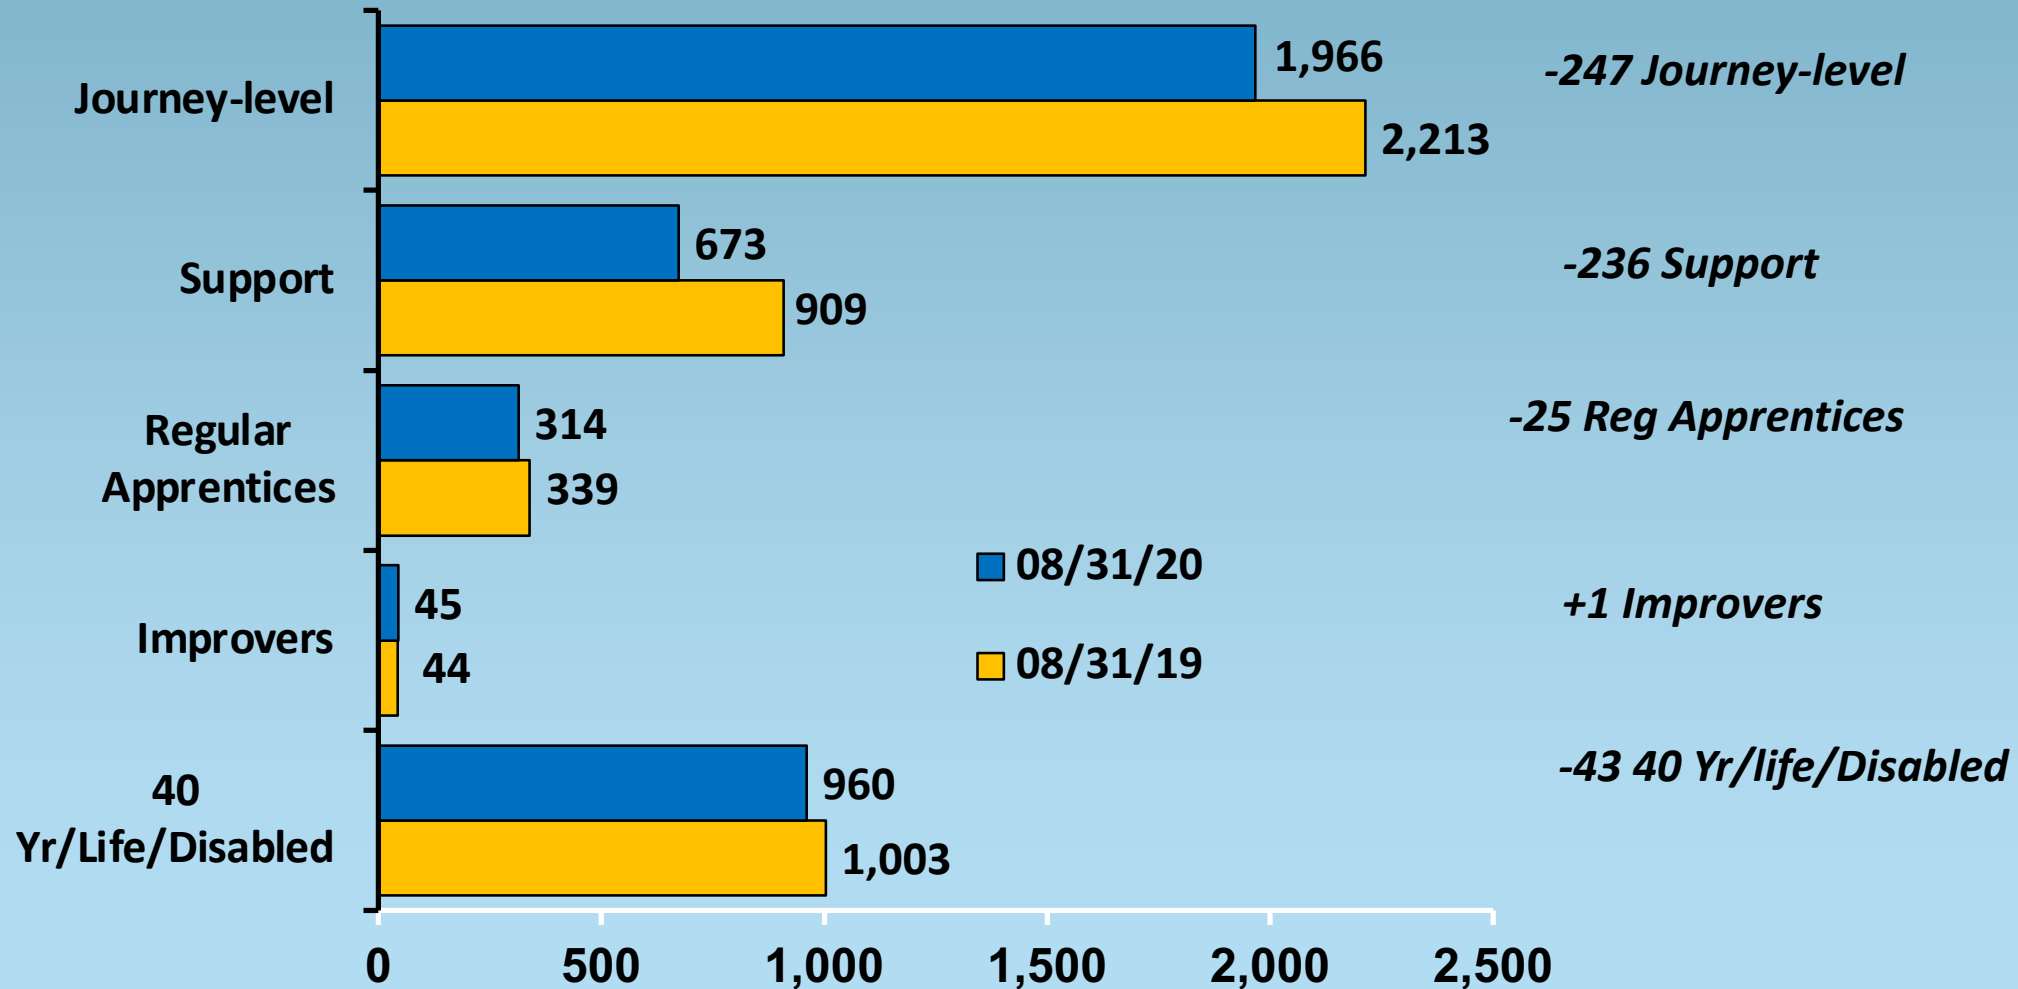

2020 Executive Council Meeting

South Regional Report

Ed Navarro

IU Regional Director

September 25, 2020

Membership TOTALS – South Region

Jan 1 – August 31, 2020

Annual Membership Status: South Region

August 2019 vs August 2020

South Region Jan-June 2018 - 2020