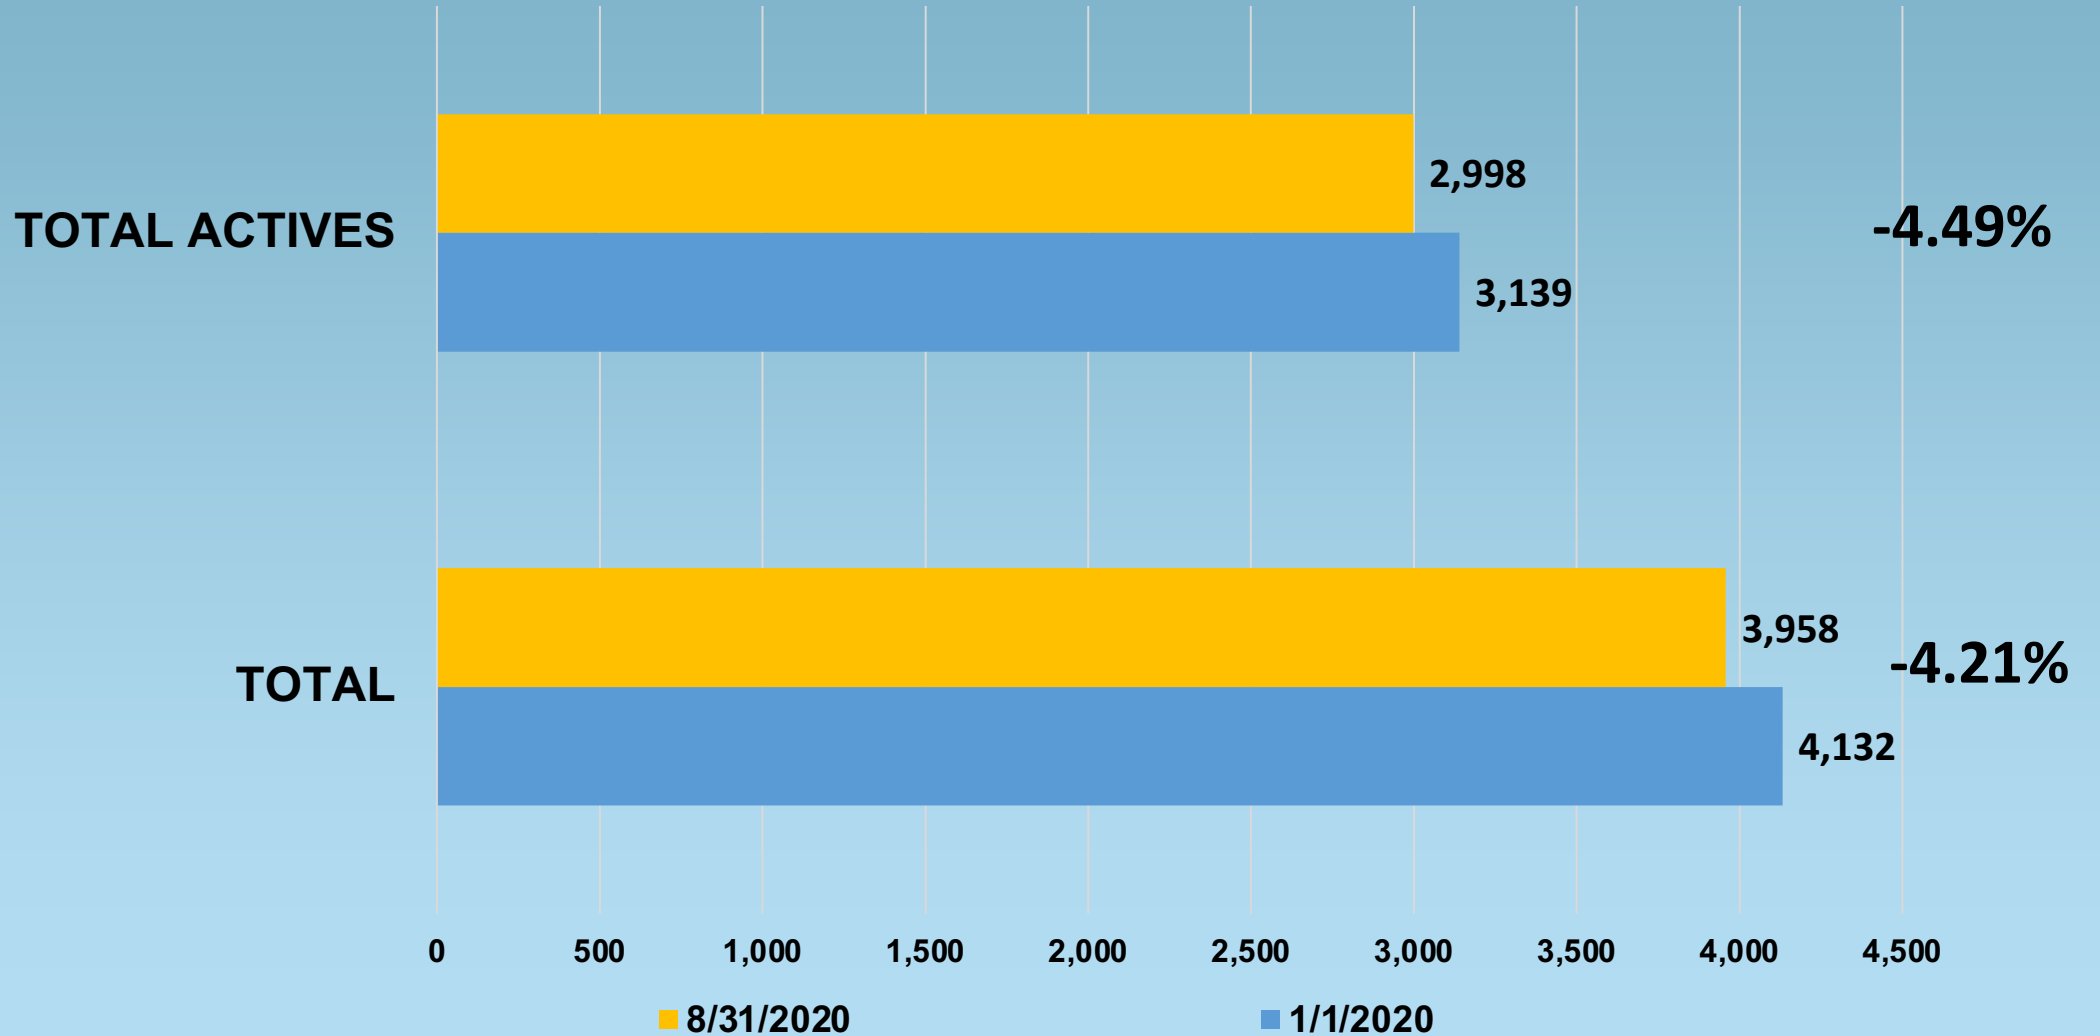

2020 Executive Council Meeting

South Regional Report

Ed Navarro

IU Regional Director

September 25, 2020

Membership TOTALS – South Region

Jan 1 – August 31, 2020

Annual Membership Status: South Region

August 2019 vs August 2020

South Region Jan-June 2018 - 2020